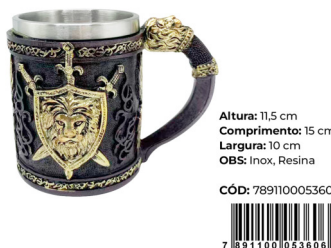

CANECA MEDIEVAL 400ML RESINA, REF 53
CD: 5360
CX: 24

EST: 223

REF: **5361**